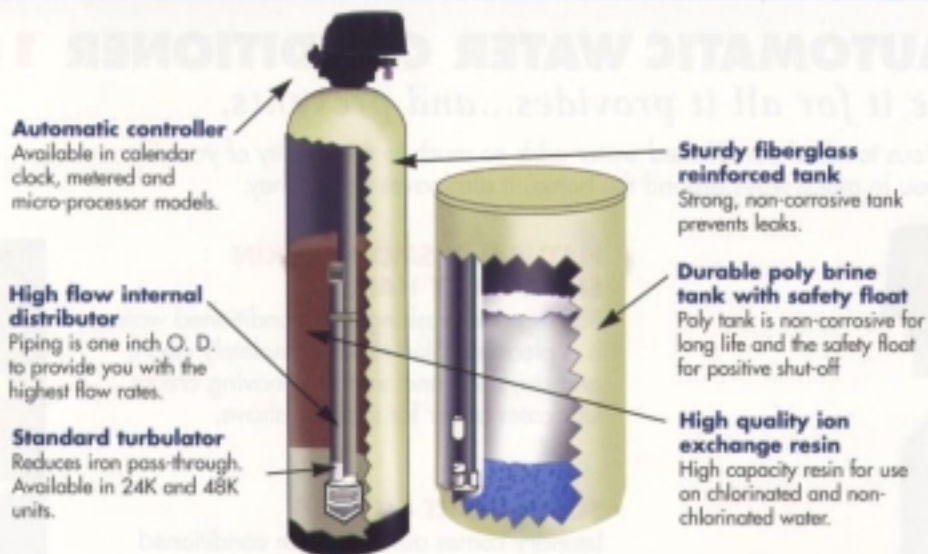

CLEAN, SPARKLING DISHES

Hot conditioned water cleans dishes, glassware and silverware completely,

SUPER SAVINGS

Besides increasing their effectiveness, **DWC** softened water enables you to use less soap and detergent, saving the environment *and* saving you money. In addition, a **DWC** Softener prevents the build-up of harmful mineral scale, adding years to pipes, appliances and hot water heaters, paying for itself in the long run.